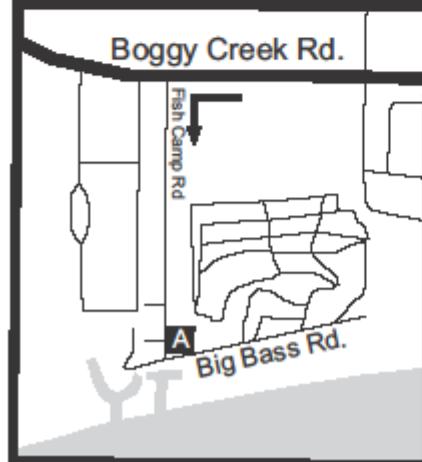

4 CHAPTER BREAKFAST 2012 EAST LAKE FISH CAMP

3705 BIG BASS RD, KISSIMMEE, FL.

SPONSORED BY FL2-D MELBOURNE

JANUARY 29

8 A.M. TO NOON

COME JOIN US FOR AN **ALL YOU CAN EAT**
GRAND BREAKFAST BUFFET

MENU

OMELETS to order

SCRAMBLED EGGS \$14.00

SAUSAGE, BACON, HAM

POTATOES, GRITS

FRENCH TOAST & PANCAKES

PASTRY, FRUIT, COFFEE & TEA

AND MUCH MORE

GRAND PRIZE

AIRBOAT &
POWERBOAT RIDE
VENDORS ON SITE

50/25/25

MAP ON BACK

GPS COORDINATES: 28.15504 - 81.5832

East Lake Fish Camp
3705 Big Bass Rd.
Kissimmee, FL.

Contacts:
Harry Anderson: 321-693-8703
Mo Dalton: 321-508-4800

GPS Coordinates 28.3264, -81.2935