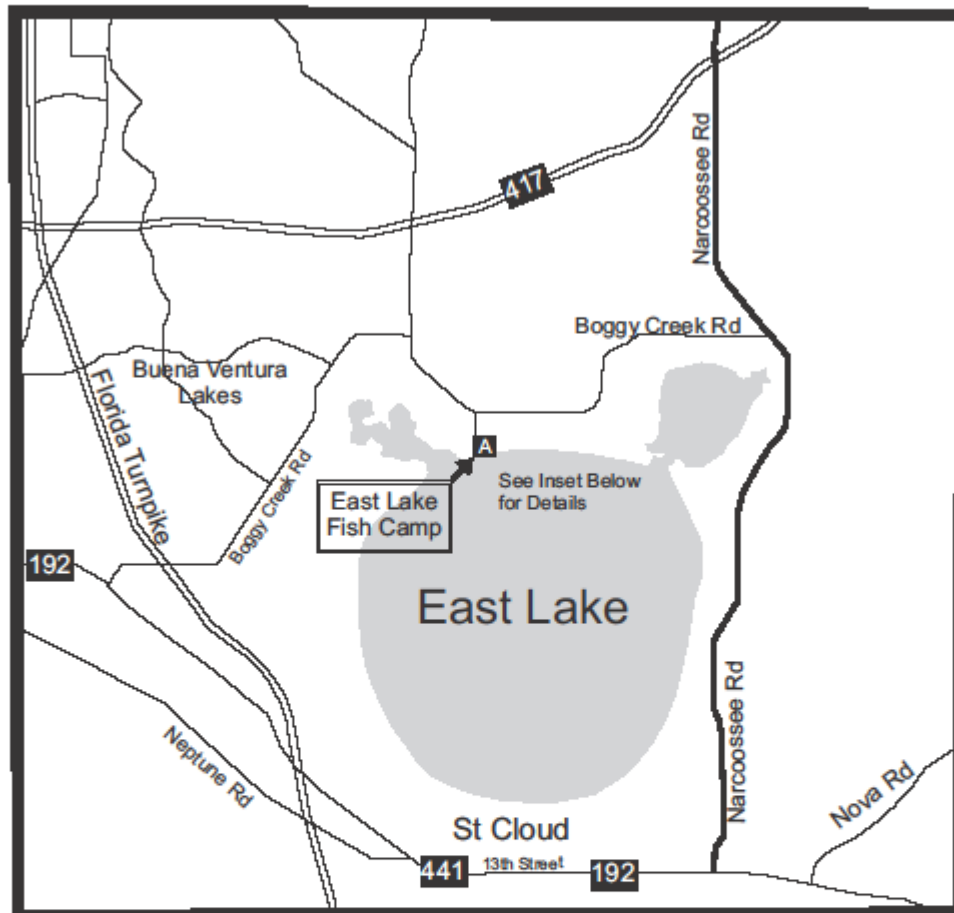

SCRAMBLED EGGS \$14.00

SAUSAGE, BACON, HAM

POTATOES, GRITS

FRENCH TOAST & PANCAKES

PASTRY, FRUIT, COFFEE & TEA

AND MUCH MORE

GRAND PRIZE

AIRBOAT &
POWERBOAT RIDE
VENDORS ON SITE

50/25/25

MAP ON BACK

GPS COORDINATES: 28.15504 - 81.5832

East Lake Fish Camp
3705 Big Bass Rd.
Kissimmee, FL.

Contacts:
Harry Anderson: 321-693-8703
Mo Dalton: 321-508-4800

GPS Coordinates 28.3264, -81.2935